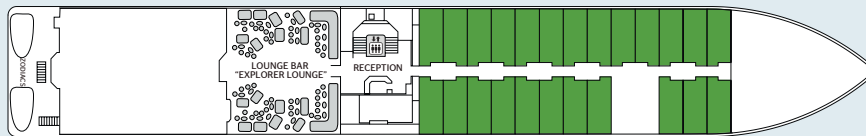

LOUNGE / BAR "DISCOVER LOUNGE" - DECK 5

DECKS AND TECHNICAL DETAILS

DECK 7

DECK 6

DECK 5

DECK 4

DECK 3

- Panorama-suite, 19 m² to 25 m²
 - Riviera-suite, 26 m²
 - Ocean-suite, 38 m²
 - Horizon-cabin, 17 m²
 - Horizon-cabin, 17 m²
 - Horizon-cabin, 17 m²
 - PRM cabin⁽¹⁾, 21 m²
- Suites that can accommodate a third person (1 child under 10 years old).
- Elevator

DECK 7:

- Fitness centre
- Wellness lounge
- Sun deck
- Bar

Year of construction: 1990

Year of renovation: 2014

Number of decks: 7

Elevator

Crew members: 73

Length: 103 meters