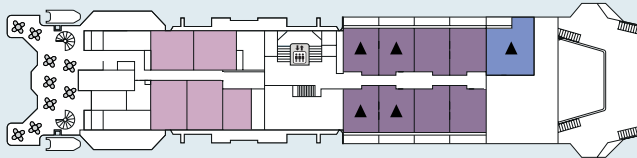

POOL - DECK 5

RESTAURANT - DECK 3

RECEPTION - DECK 4

The MV La Belle des Océans, an elegant and perfectly sized Premium ship measuring 103 m long by 15 m wide, has 7 decks. It can accommodate 130 passengers in 65 spacious cabins and suites, all with exterior views.

LOUNGE / BAR "DISCOVER LOUNGE" - DECK 5

DECKS AND TECHNICAL DETAILS

DECK 7

DECK 6

DECK 5

DECK 4

DECK 3

- Panorama-suite, 19 m² to 25 m²
 - Riviera-suite, 26 m²
 - Ocean-suite, 38 m²
 - Horizon-cabin, 17 m²
 - Horizon-cabin, 17 m²
 - Horizon-cabin, 17 m²
 - PRM cabin⁽¹⁾, 21 m²
- Suites that can accommodate a third person (1 child under 10 years old).
- Elevator

DECK 3:

- Restaurant
- Outside cabins

DECK 4:

- Reception
- Lounge/bar “Explorer Lounge”
- Outside cabins

DECK 5:

- Pool
- Grill restaurant
- Bar “Discoverer Lounge”
- Outside cabins

DECK 6:

- Outside suites