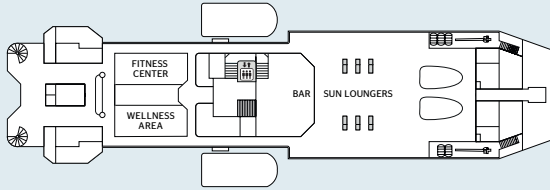

POOL - DECK 5

RESTAURANT - DECK 3

RECEPTION - DECK 4

The MV La Belle des Océans, an elegant and perfectly sized Premium ship measuring 103 m long by 15 m wide, has 7 decks. It can accommodate 130 passengers in 65 spacious cabins and suites, all with exterior views.

On board, every step is an adventure. From the lounge / bar to the swimming pool and the fitness center, from the spa to the wellness lounge, between well-thought-out spaces and tailor-made services, everything has been designed to offer high-end comfort and make the cruise unforgettable.

LOUNGE / BAR "DISCOVER LOUNGE" - DECK 5

DECKS AND TECHNICAL DETAILS

DECK 7

DECK 6

DECK 5

DECK 4

DECK 3

- Panorama-suite, 19 m² to 25 m²
 - Riviera-suite, 26 m²
 - Ocean-suite, 38 m²
 - Horizon-cabin, 17 m²
 - Horizon-cabin, 17 m²
 - Horizon-cabin, 17 m²
 - PRM cabin⁽¹⁾, 21 m²
- Suites that can accommodate a third person (1 child under 10 years old).
- Elevator