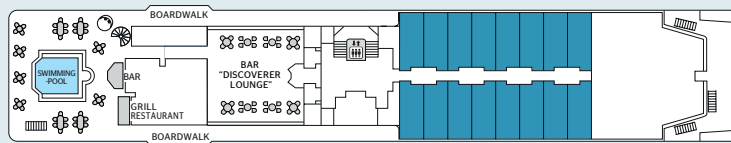

POOL - DECK 5

RESTAURANT - DECK 3

RECEPTION - DECK 4

The MV La Belle des Océans, an elegant and perfectly sized Premium ship measuring 103 m long by 15 m wide, has 7 decks. It can accommodate 130 passengers in 65 spacious cabins and suites, all with exterior views.

LOUNGE / BAR "DISCOVER LOUNGE" - DECK 5

DECKS AND TECHNICAL DETAILS

DECK 7

DECK 6

DECK 5

DECK 4

DECK 3

- Panorama-suite, 19 m² to 25 m²
 - Riviera-suite, 26 m²
 - Ocean-suite, 38 m²
 - Horizon-cabin, 17 m²
 - Horizon-cabin, 17 m²
 - Horizon-cabin, 17 m²
 - PRM cabin⁽¹⁾, 21 m²
- Suites that can accommodate a third person (1 child under 10 years old).
- Elevator

DECK 3:

- Restaurant
- Outside cabins

DECK 4:

- Reception
- Lounge/bar “Explorer Lounge”
- Outside cabins

DECK 5:

- Pool
- Grill restaurant
- Bar “Discoverer Lounge”
- Outside cabins

DECK 6:

- Outside suites

DECK 7:

- Fitness centre
- Wellness lounge
- Sun deck
- Bar

Year of construction: 1990

Year of renovation: 2014

Number of decks: 7

Elevator

Crew members: 73

Length: 103 meters