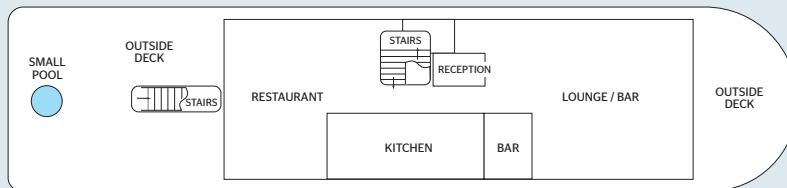

Combining elegance and exoticism, comfort and refinement, the RV Zimbabwean Dream is a luxury cruise ship, which sails on Lake Kariba. The ship measures 33 m long and 8 m wide, and can accommodate 16 passengers, in 8 cabins with a size of 17 m². Of all cabins, 6 are with a French balcony and 2 with a small private terrace, offering amenities and providing guests with all the comforts they need during their stay.

The spacious areas and large windows give the ship a bright appearance. The interior is decorated with noble wood and local fabrics and blends in perfectly with the splendid surrounding landscapes.

Situated on the upper deck are a small pool, the restaurant and lounge/bar where binoculars are available for wildlife and flora watching. The sun deck remains the ideal place to relax and admire Southern Africa's magnificent sites, which are among the most beautiful in the world.

DECKS AND TECHNICAL DETAILS

SUN DECK

UPPER DECK

MAIN DECK

SUN DECK:

- Solarium

UPPER DECK:

- Reception
- Restaurant
- Lounge / bar
- Small pool

MAIN DECK:

- Small pool

Facilities available on board:

- Books and board games
- Binoculars and monoculars
- Parasols, sun loungers, tables and chairs in the various outdoor spaces

Year of construction: 2020