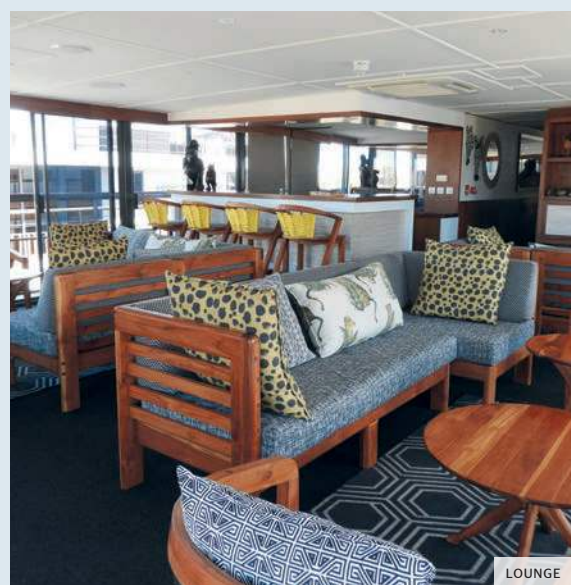

RV ZIMBABWEAN DREAM

Premium ship • 8 cabins • Lake Kariba

SHIP CODE: T68

RV ZIMBABWEAN DREAM

Built in 2020, the RV Zimbabwean Dream is one of the gems of the CroisiEurope fleet with a magnificent setting for a dream safari-cruise in Southern Africa, overflowing with history and wildlife. A real cocoon of charm and elegance.

Combining elegance and exoticism, comfort and refinement, the RV Zimbabwean Dream is a luxury cruise ship, which sails on Lake Kariba. The ship measures 33 m long and 8 m wide, and can accommodate 16 passengers, in 8 cabins with a size of 17 m². Of all cabins, 6 are with a French balcony and 2 with a small private terrace, offering amenities and providing guests with all the comforts they need during their stay.

The spacious areas and large windows give the ship a bright appearance. The interior is decorated with noble wood and local fabrics and blends in perfectly with the splendid surrounding landscapes.

Situated on the upper deck are a small pool, the restaurant and lounge/bar where binoculars are available for wildlife and flora watching. The sun deck remains the ideal place to relax and admire Southern Africa's magnificent sites, which are among the most beautiful in the world.

MAIN DECK:

- Small pool

Facilities available on board:

- Books and board games
- Binoculars and monoculars
- Parasols, sun loungers, tables and chairs in the various outdoor spaces

Year of construction: 2020