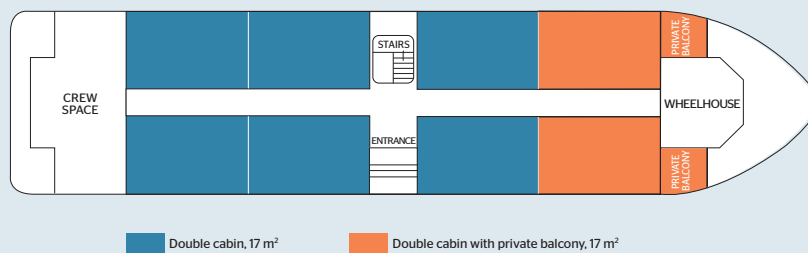

Combining elegance and exoticism, comfort and refinement, the RV Zimbabwean Dream is a luxury cruise ship, which sails on Lake Kariba. The ship measures 33 m long and 8 m wide, and can accommodate 16 passengers, in 8 cabins with a size of 17 m². Of all cabins, 6 are with a French balcony and 2 with a small private terrace, offering amenities and providing guests with all the comforts they need during their stay.

DECKS AND TECHNICAL DETAILS

SUN DECK

UPPER DECK

MAIN DECK

SUN DECK:

- Solarium

UPPER DECK:

- Reception
- Restaurant
- Lounge / bar
- Small pool

MAIN DECK:

- Small pool

Facilities available on board:

- Books and board games
- Binoculars and monoculars
- Parasols, sun loungers, tables and chairs in the various outdoor spaces

Year of construction: 2020

Number of decks: 2

Crew members: 15

Length: 33 meters

Width: 8 meters

Number of cabins: 8

Number of passengers: 16

RV ZIMBABWEAN DREAM CABINS

MAIN DECK - 8 CABINS with French balcony